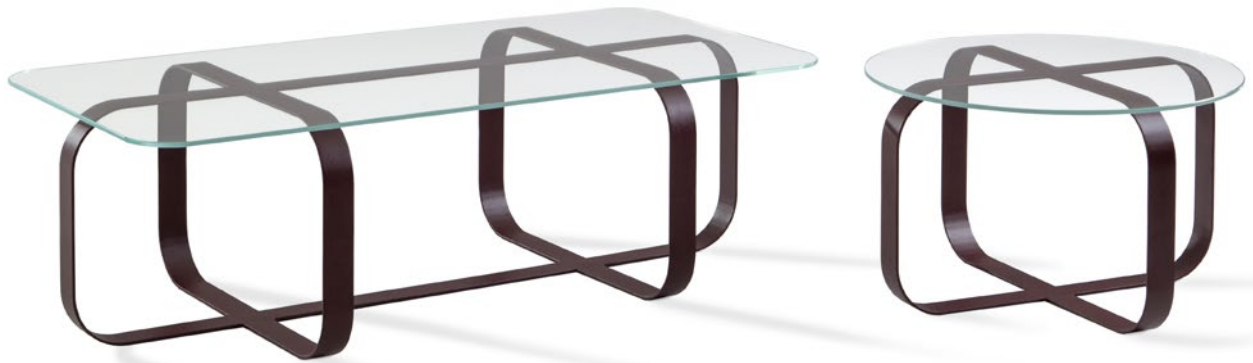

# Cross

Helene Tiedemann

## Info

Powder coated metal base in standard colours Black, White or Wine. Table top of 8 mm glass.

### Dimensions

	Width	Depth	Height
Cross	ø60	-	38
Double Cross	120	60	38