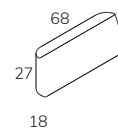

## 1-seater elements

	Width	Depth	Height	Seat height	Seat depth	Fabric, m
1-seater seat	70	70	23	-	-	1,4
Easy chair backrest	80	58	50	-	-	2,0
Easy chair Add-on A	80	45	30	-	-	1,6
Easy chair Add-on B	80	32	30	-	-	1,5
Easy chair cushion	70	18	27	-	-	0,8

**1-seater seat**  
STO1

**Easy chair backrest**  
STO1E2

**Easy chair add-on A**  
STO1EA

**Easy chair add-on B**  
STO1EB

**Easy chair cushion**  
STO1EC

## 2-seater elements

	Width	Depth	Height	Seat height	Seat depth	Fabric, m
2-seater seat	140	70	23	-	-	2,2
2-seater backrest	76	58	50	-	-	1,4
2-seater Add-on A	76	45	30	-	-	1,3
2-seater Add-on B	76	32	30	-	-	1,5
2-seater cushion	70	52	27	-	-	2,0