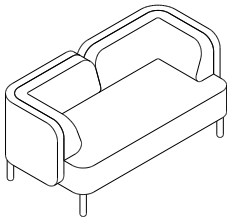

2-seater sofa ▾

STO2S — ST02
— ST022 (V+H)
— ST02C (V+H)