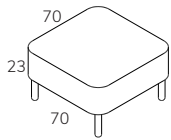

## 1-seater elements

	Width	Depth	Height	Seat height	Seat depth	Fabric, m
1-seater seat	70	70	23	-	-	1,4
Easy chair backrest	80	58	50	-	-	2,0
Easy chair Add-on A	80	45	30	-	-	1,6
Easy chair Add-on B	80	32	30	-	-	1,5
Easy chair cushion	70	18	27	-	-	0,8

**1-seater seat**  
STO1

**Easy chair backrest**  
STO1E2

**Easy chair add-on A**  
STO1EA

**Easy chair add-on B**  
STO1EB

**Easy chair cushion**  
STO1EC