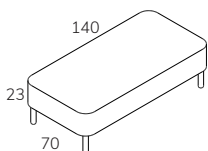

2-seater elements

	Width	Depth	Height	Seat height	Seat depth	Fabric, m
2-seater seat	140	70	23	-	-	2,2
2-seater backrest	76	58	50	-	-	1,4
2-seater Add-on A	76	45	30	-	-	1,3
2-seater Add-on B	76	32	30	-	-	1,5
2-seater cushion	70	52	27	-	-	2,0

2-seater seat
STO2