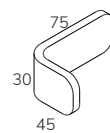

**1-seater seat**  
STO1

**Easy chair backrest**  
STO1E2

**Easy chair add-on A**  
STO1EA

**Easy chair add-on B**  
STO1EB

**Easy chair cushion**  
STO1EC

## 2-seater elements

	Width	Depth	Height	Seat height	Seat depth	Fabric, m
2-seater seat	140	70	23	-	-	2,2
2-seater backrest	76	58	50	-	-	1,4
2-seater Add-on A	76	45	30	-	-	1,3
2-seater Add-on B	76	32	30	-	-	1,5
2-seater cushion	70	52	27	-	-	2,0

**2-seater seat**  
STO2

**2-seater backrest**  
STO22 (V+H)

**2-seater add-on A**  
STO2A (V+H)

**2-seater add-on B**  
STO2B (V+H)

**2-seater cushion**  
STO2C (V+H)

### Accessories

	Width	Depth	Height
Hanger	4	4	12