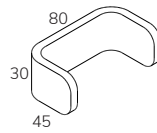

## 1-seater elements

	Width	Depth	Height	Seat height	Seat depth	Fabric, m
1-seater seat	70	70	23	-	-	1,4
Easy chair backrest	80	58	50	-	-	2,0
Easy chair Add-on A	80	45	30	-	-	1,6
Easy chair Add-on B	80	32	30	-	-	1,5
Easy chair cushion	70	18	27	-	-	0,8

**1-seater seat**  
STO1

**Easy chair backrest**  
STO1E2

**Easy chair add-on A**  
STO1EA

**Easy chair add-on B**  
STO1EB

**Easy chair cushion**  
STO1EC

## 2-seater elements

	Width	Depth	Height	Seat height	Seat depth	Fabric, m
2-seater seat	140	70	23	-	-	2,2
2-seater backrest	76	58	50	-	-	1,4
2-seater Add-on A	76	45	30	-	-	1,3
2-seater Add-on B	76	32	30	-	-	1,5
2-seater cushion	70	52	27	-	-	2,0

### Accessories

	Width	Depth	Height
Hanger	4	4	12