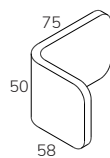

2-seater backrest
STO22 (V+H)