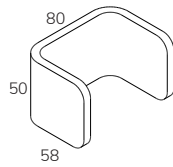

Easy chair backrest
STO1E2