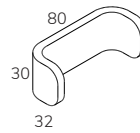

## 1-seater elements

	Width	Depth	Height	Seat height	Seat depth	Fabric, m
1-seater seat	70	70	23	-	-	1,4
Easy chair backrest	80	58	50	-	-	2,0
Easy chair Add-on A	80	45	30	-	-	1,6
Easy chair Add-on B	80	32	30	-	-	1,5
Easy chair cushion	70	18	27	-	-	0,8

**1-seater seat**  
STO1

**Easy chair backrest**  
STO1E2

**Easy chair add-on A**  
STO1EA

**Easy chair add-on B**  
STO1EB

**Easy chair cushion**  
STO1EC

## 2-seater elements

	Width	Depth	Height	Seat height	Seat depth	Fabric, m
2-seater seat	140	70	23	-	-	2,2
2-seater backrest	76	58	50	-	-	1,4
2-seater Add-on A	76	45	30	-	-	1,3
2-seater Add-on B	76	32	30	-	-	1,5
2-seater cushion	70	52	27	-	-	2,0

### Accessories

	Width	Depth	Height
Hanger	4	4	12