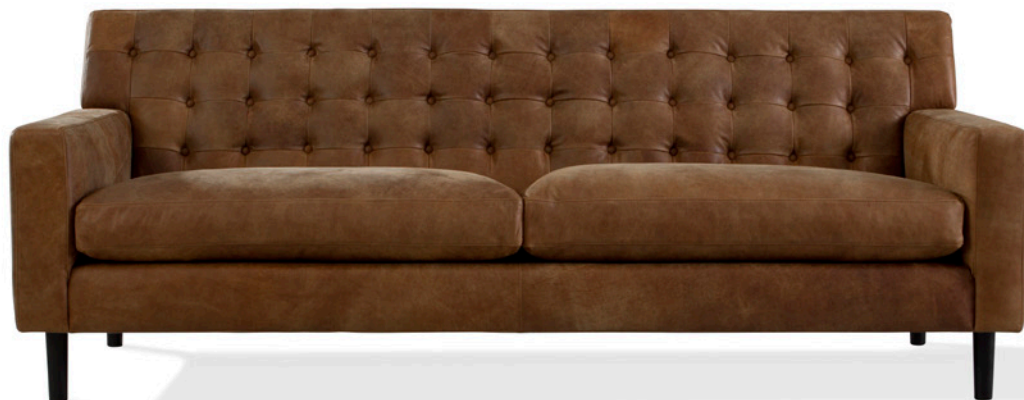

Old Boy

Helene Tiedemann

Info

Wooden frame with nozag springing. Padding of high resiliency foam and polyester fiber. Seat cushions with feather and a foam core. Legs in natural lacquered or black stained wood.

Dimensions

	Width	Depth	Height	Seat height	Seat depth	Fabric, m
Easy chair	77	82	81	47	56	3,5
Sofa	208	82	81	47	56	7,4

Accessories

	Fabric, m
Armrest cover	1,5