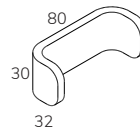

	Width	Depth	Height	Seat height	Seat depth	Fabric, m
1-seater seat	70	70	23	-	-	1,4
Easy chair backrest	80	58	50	-	-	2,0
Easy chair Add-on A	80	45	30	-	-	1,6
Easy chair Add-on B	80	32	30	-	-	1,5
Easy chair cushion	70	18	27	-	-	0,8

1-seater seat
STO1

Easy chair backrest
STO1E2

Easy chair add-on A
STO1EA

Easy chair add-on B
STO1EB

Easy chair cushion
STO1EC

2-seater elements

	Width	Depth	Height	Seat height	Seat depth	Fabric, m
2-seater seat	140	70	23	-	-	2,2
2-seater backrest	76	58	50	-	-	1,4
2-seater Add-on A	76	45	30	-	-	1,3
2-seater Add-on B	76	32	30	-	-	1,5
2-seater cushion	70	52	27	-	-	2,0

2-seater seat
STO2

2-seater backrest
STO22 (V+H)

2-seater add-on A
STO2A (V+H)

2-seater add-on B
STO2B (V+H)

2-seater cushion
STO2C (V+H)

3-seater elements

	Width	Depth	Height	Seat height	Seat depth	Fabric, m
3-seater seat	210	70	23	-	-	2,9
3-seater backrest	110	58	50	-	-	1,7
3-seater Add-on A	110	45	30	-	-	1,6
3-seater Add-on B	110	32	30	-	-	1,5
3-seater cushion	104	52	27	-	-	2,5