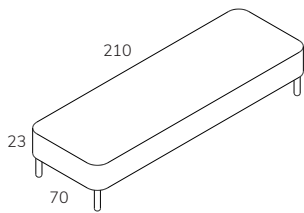

1-seater seat
STO1

Easy chair backrest
STO1E2

Easy chair add-on A
STO1EA

Easy chair add-on B
STO1EB

Easy chair cushion
STO1EC

2-seater elements

	Width	Depth	Height	Seat height	Seat depth	Fabric, m
2-seater seat	140	70	23	-	-	2,2
2-seater backrest	76	58	50	-	-	1,4
2-seater Add-on A	76	45	30	-	-	1,3
2-seater Add-on B	76	32	30	-	-	1,5
2-seater cushion	70	52	27	-	-	2,0

2-seater seat
STO2

2-seater backrest
STO22 (V+H)

2-seater add-on A
STO2A (V+H)

2-seater add-on B
STO2B (V+H)

2-seater cushion
STO2C (V+H)

3-seater elements

	Width	Depth	Height	Seat height	Seat depth	Fabric, m
3-seater seat	210	70	23	-	-	2,9
3-seater backrest	110	58	50	-	-	1,7
3-seater Add-on A	110	45	30	-	-	1,6
3-seater Add-on B	110	32	30	-	-	1,5
3-seater cushion	104	52	27	-	-	2,5

3-seater seat
STO3

3-seater backrest
STO32 (V+H)

3-seater add-on A
STO3A (V+H)

3-seater add-on B
STO3B (V+H)

3-seater cushion
STO3C (V+H)

Accessories

	Width	Depth	Height
Hanger	4	4	12

Example combinations

	Width	Depth	Height	Seat height	Seat depth	Fabric, m
Easy chair	80	75	70	44	53	4,2
Easy chair with Add-on A+B	80	75	130	53	-	
2-seater sofa	150	75	70	44	53	9,0
2-seater sofa with Add-on AV	150	75	100	44	53	10,3
2-seater sofa with Add-on A+B	150	75	130	44	53	11,5
3-seater sofa	220	75	70	44	53	11,3
3-seater sofa with Add-on A	220	75	100	44	53	12,9
3-seater sofa with Add-on A+B	220	75	130	44	53	14,4