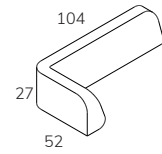

1-seater seat
STO1

Easy chair backrest
STO1E2

Easy chair add-on A
STO1EA

Easy chair add-on B
STO1EB

Easy chair cushion
STO1EC

2-seater elements

	Width	Depth	Height	Seat height	Seat depth	Fabric, m
2-seater seat	140	70	23	-	-	2,2
2-seater backrest	76	58	50	-	-	1,4
2-seater Add-on A	76	45	30	-	-	1,3
2-seater Add-on B	76	32	30	-	-	1,5
2-seater cushion	70	52	27	-	-	2,0

2-seater seat
STO2

2-seater backrest
STO22 (V+H)

2-seater add-on A
STO2A (V+H)

2-seater add-on B
STO2B (V+H)

2-seater cushion
STO2C (V+H)

3-seater elements

	Width	Depth	Height	Seat height	Seat depth	Fabric, m
3-seater seat	210	70	23	-	-	2,9
3-seater backrest	110	58	50	-	-	1,7
3-seater Add-on A	110	45	30	-	-	1,6
3-seater Add-on B	110	32	30	-	-	1,5
3-seater cushion	104	52	27	-	-	2,5

3-seater seat
STO3

3-seater backrest
STO32 (V+H)

3-seater add-on A
STO3A (V+H)

3-seater add-on B
STO3B (V+H)

3-seater cushion
STO3C (V+H)

Accessories

	Width	Depth	Height
Hanger	4	4	12

Example combinations

	Width	Depth	Height	Seat height	Seat depth	Fabric, m
Easy chair	80	75	70	44	53	4,2
Easy chair with Add-on A+B	80	75	130	53	-	
2-seater sofa	150	75	70	44	53	9,0
2-seater sofa with Add-on AV	150	75	100	44	53	10,3
2-seater sofa with Add-on A+B	150	75	130	44	53	11,5
3-seater sofa	220	75	70	44	53	11,3
3-seater sofa with Add-on A	220	75	100	44	53	12,9
3-seater sofa with Add-on A+B	220	75	130	44	53	14,4