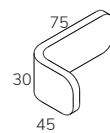

	Width	Depth	Height	Seat height	Seat depth	Fabric, m
1-seater seat	70	70	23	-	-	1,4
Easy chair backrest	80	58	50	-	-	2,0
Easy chair Add-on A	80	45	30	-	-	1,6
Easy chair Add-on B	80	32	30	-	-	1,5
Easy chair cushion	70	18	27	-	-	0,8

1-seater seat
STO1

Easy chair backrest
STO1E2

Easy chair add-on A
STO1EA

Easy chair add-on B
STO1EB

Easy chair cushion
STO1EC

2-seater elements

	Width	Depth	Height	Seat height	Seat depth	Fabric, m
2-seater seat	140	70	23	-	-	2,2
2-seater backrest	76	58	50	-	-	1,4
2-seater Add-on A	76	45	30	-	-	1,3
2-seater Add-on B	76	32	30	-	-	1,5
2-seater cushion	70	52	27	-	-	2,0

2-seater seat
STO2

2-seater backrest
STO22 (V+H)

2-seater add-on A
STO2A (V+H)

2-seater add-on B
STO2B (V+H)

2-seater cushion
STO2C (V+H)

3-seater elements

	Width	Depth	Height	Seat height	Seat depth	Fabric, m
3-seater seat	210	70	23	-	-	2,9
3-seater backrest	110	58	50	-	-	1,7
3-seater Add-on A	110	45	30	-	-	1,6
3-seater Add-on B	110	32	30	-	-	1,5
3-seater cushion	104	52	27	-	-	2,5