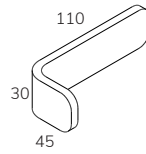

1-seater seat
STO1

Easy chair backrest
STO1E2

Easy chair add-on A
STO1EA

Easy chair add-on B
STO1EB

Easy chair cushion
STO1EC

2-seater elements

	Width	Depth	Height	Seat height	Seat depth	Fabric, m
2-seater seat	140	70	23	-	-	2,2
2-seater backrest	76	58	50	-	-	1,4
2-seater Add-on A	76	45	30	-	-	1,3
2-seater Add-on B	76	32	30	-	-	1,5
2-seater cushion	70	52	27	-	-	2,0

2-seater seat
STO2

2-seater backrest
STO22 (V+H)

2-seater add-on A
STO2A (V+H)

2-seater add-on B
STO2B (V+H)

2-seater cushion
STO2C (V+H)

3-seater elements

	Width	Depth	Height	Seat height	Seat depth	Fabric, m
3-seater seat	210	70	23	-	-	2,9
3-seater backrest	110	58	50	-	-	1,7
3-seater Add-on A	110	45	30	-	-	1,6
3-seater Add-on B	110	32	30	-	-	1,5
3-seater cushion	104	52	27	-	-	2,5

3-seater seat
STO3

3-seater backrest
STO32 (V+H)

3-seater add-on A
STO3A (V+H)

3-seater add-on B
STO3B (V+H)

3-seater cushion
STO3C (V+H)

Accessories

	Width	Depth	Height
Hanger	4	4	12

Example combinations

	Width	Depth	Height	Seat height	Seat depth	Fabric, m
Easy chair	80	75	70	44	53	4,2
Easy chair with Add-on A+B	80	75	130	53	-	
2-seater sofa	150	75	70	44	53	9,0
2-seater sofa with Add-on AV	150	75	100	44	53	10,3
2-seater sofa with Add-on A+B	150	75	130	44	53	11,5
3-seater sofa	220	75	70	44	53	11,3
3-seater sofa with Add-on A	220	75	100	44	53	12,9
3-seater sofa with Add-on A+B	220	75	130	44	53	14,4