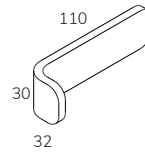

1-seater seat
STO1

Easy chair backrest
STO1E2

Easy chair add-on A
STO1EA

Easy chair add-on B
STO1EB

Easy chair cushion
STO1EC

2-seater elements

	Width	Depth	Height	Seat height	Seat depth	Fabric, m
2-seater seat	140	70	23	-	-	2,2
2-seater backrest	76	58	50	-	-	1,4
2-seater Add-on A	76	45	30	-	-	1,3
2-seater Add-on B	76	32	30	-	-	1,5
2-seater cushion	70	52	27	-	-	2,0

2-seater seat
STO2

2-seater backrest
STO22 (V+H)

2-seater add-on A
STO2A (V+H)

2-seater add-on B
STO2B (V+H)

2-seater cushion
STO2C (V+H)

3-seater elements

	Width	Depth	Height	Seat height	Seat depth	Fabric, m
3-seater seat	210	70	23	-	-	2,9
3-seater backrest	110	58	50	-	-	1,7
3-seater Add-on A	110	45	30	-	-	1,6
3-seater Add-on B	110	32	30	-	-	1,5
3-seater cushion	104	52	27	-	-	2,5

3-seater seat
STO3

3-seater backrest
STO32 (V+H)

3-seater add-on A
STO3A (V+H)

3-seater add-on B
STO3B (V+H)

3-seater cushion
STO3C (V+H)

Accessories

	Width	Depth	Height
Hanger	4	4	12

Example combinations

	Width	Depth	Height	Seat height	Seat depth	Fabric, m
Easy chair	80	75	70	44	53	4,2
Easy chair with Add-on A+B	80	75	130	53	-	
2-seater sofa	150	75	70	44	53	9,0
2-seater sofa with Add-on AV	150	75	100	44	53	10,3
2-seater sofa with Add-on A+B	150	75	130	44	53	11,5
3-seater sofa	220	75	70	44	53	11,3
3-seater sofa with Add-on A	220	75	100	44	53	12,9
3-seater sofa with Add-on A+B	220	75	130	44	53	14,4