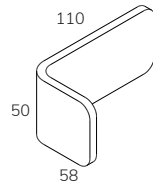

1-seater seat
STO1

Easy chair backrest
STO1E2

Easy chair add-on A
STO1EA

Easy chair add-on B
STO1EB

Easy chair cushion
STO1EC

2-seater elements

	Width	Depth	Height	Seat height	Seat depth	Fabric, m
2-seater seat	140	70	23	-	-	2,2
2-seater backrest	76	58	50	-	-	1,4
2-seater Add-on A	76	45	30	-	-	1,3
2-seater Add-on B	76	32	30	-	-	1,5
2-seater cushion	70	52	27	-	-	2,0

2-seater seat
STO2

2-seater backrest
STO22 (V+H)

2-seater add-on A
STO2A (V+H)

2-seater add-on B
STO2B (V+H)

2-seater cushion
STO2C (V+H)

3-seater elements

	Width	Depth	Height	Seat height	Seat depth	Fabric, m
3-seater seat	210	70	23	-	-	2,9
3-seater backrest	110	58	50	-	-	1,7
3-seater Add-on A	110	45	30	-	-	1,6
3-seater Add-on B	110	32	30	-	-	1,5
3-seater cushion	104	52	27	-	-	2,5

3-seater seat
STO3

3-seater backrest
STO32 (V+H)

3-seater add-on A
STO3A (V+H)

3-seater add-on B
STO3B (V+H)

3-seater cushion
STO3C (V+H)

Accessories

	Width	Depth	Height
Hanger	4	4	12

Example combinations

	Width	Depth	Height	Seat height	Seat depth	Fabric, m
Easy chair	80	75	70	44	53	4,2
Easy chair with Add-on A+B	80	75	130	53	-	
2-seater sofa	150	75	70	44	53	9,0
2-seater sofa with Add-on AV	150	75	100	44	53	10,3
2-seater sofa with Add-on A+B	150	75	130	44	53	11,5
3-seater sofa	220	75	70	44	53	11,3
3-seater sofa with Add-on A	220	75	100	44	53	12,9
3-seater sofa with Add-on A+B	220	75	130	44	53	14,4