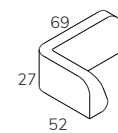

1-seater seat
STO1

Easy chair backrest
STO1E2

Easy chair add-on A
STO1EA

Easy chair add-on B
STO1EB

Easy chair cushion
STO1EC

2-seater elements

	Width	Depth	Height	Seat height	Seat depth	Fabric, m
2-seater seat	140	70	23	-	-	2,2
2-seater backrest	76	58	50	-	-	1,4
2-seater Add-on A	76	45	30	-	-	1,3
2-seater Add-on B	76	32	30	-	-	1,5
2-seater cushion	70	52	27	-	-	2,0

2-seater seat
STO2

2-seater backrest
STO22 (V+H)

2-seater add-on A
STO2A (V+H)

2-seater add-on B
STO2B (V+H)

2-seater cushion
STO2C (V+H)

3-seater elements

	Width	Depth	Height	Seat height	Seat depth	Fabric, m
3-seater seat	210	70	23	-	-	2,9
3-seater backrest	110	58	50	-	-	1,7
3-seater Add-on A	110	45	30	-	-	1,6
3-seater Add-on B	110	32	30	-	-	1,5
3-seater cushion	104	52	27	-	-	2,5

3-seater seat
STO3

3-seater backrest
STO32 (V+H)

3-seater add-on A
STO3A (V+H)

3-seater add-on B
STO3B (V+H)

3-seater cushion
STO3C (V+H)

Accessories

	Width	Depth	Height
Hanger	4	4	12

Example combinations

	Width	Depth	Height	Seat height	Seat depth	Fabric, m
Easy chair	80	75	70	44	53	4,2
Easy chair with Add-on A+B	80	75	130	53	-	
2-seater sofa	150	75	70	44	53	9,0
2-seater sofa with Add-on AV	150	75	100	44	53	10,3
2-seater sofa with Add-on A+B	150	75	130	44	53	11,5
3-seater sofa	220	75	70	44	53	11,3
3-seater sofa with Add-on A	220	75	100	44	53	12,9
3-seater sofa with Add-on A+B	220	75	130	44	53	14,4