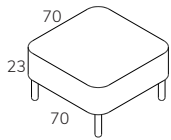

Story offers a way of using seating for sectioning off areas and activities, creating space within space. It is a tool kit that offers endless combinations, building sideways as well as upwards.

1-seater elements

	Width	Depth	Height	Seat height	Seat depth	Fabric, m
1-seater seat	70	70	23	-	-	1,4
Easy chair backrest	80	58	50	-	-	2,0
Easy chair Add-on A	80	45	30	-	-	1,6
Easy chair Add-on B	80	32	30	-	-	1,5
Easy chair cushion	70	18	27	-	-	0,8

1-seater seat
STO1

Easy chair backrest
STO1E2

Easy chair add-on A
STO1EA

Easy chair add-on B
STO1EB

Easy chair cushion
STO1EC

2-seater elements

	Width	Depth	Height	Seat height	Seat depth	Fabric, m
2-seater seat	140	70	23	-	-	2,2
2-seater backrest	76	58	50	-	-	1,4
2-seater Add-on A	76	45	30	-	-	1,3
2-seater Add-on B	76	32	30	-	-	1,5
2-seater cushion	70	52	27	-	-	2,0

2-seater seat
STO2

2-seater backrest
STO22 (V+H)

2-seater add-on A
STO2A (V+H)

2-seater add-on B
STO2B (V+H)

2-seater cushion
STO2C (V+H)

3-seater elements

	Width	Depth	Height	Seat height	Seat depth	Fabric, m
3-seater seat	210	70	23	-	-	2,9
3-seater backrest	110	58	50	-	-	1,7
3-seater Add-on A	110	45	30	-	-	1,6
3-seater Add-on B	110	32	30	-	-	1,5
3-seater cushion	104	52	27	-	-	2,5