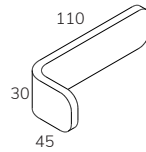

1-seater seat
STO1

Easy chair backrest
STO1E2

Easy chair add-on A
STO1EA

Easy chair add-on B
STO1EB

Easy chair cushion
STO1EC

2-seater elements

	Width	Depth	Height	Seat height	Seat depth	Fabric, m
2-seater seat	140	70	23	-	-	2,2
2-seater backrest	76	58	50	-	-	1,4
2-seater Add-on A	76	45	30	-	-	1,3
2-seater Add-on B	76	32	30	-	-	1,5
2-seater cushion	70	52	27	-	-	2,0

2-seater seat
STO2

2-seater backrest
STO22 (V+H)

2-seater add-on A
STO2A (V+H)

2-seater add-on B
STO2B (V+H)

2-seater cushion
STO2C (V+H)

3-seater elements

	Width	Depth	Height	Seat height	Seat depth	Fabric, m
3-seater seat	210	70	23	-	-	2,9
3-seater backrest	110	58	50	-	-	1,7
3-seater Add-on A	110	45	30	-	-	1,6
3-seater Add-on B	110	32	30	-	-	1,5
3-seater cushion	104	52	27	-	-	2,5

3-seater seat
STO3

3-seater backrest
STO32 (V+H)

3-seater add-on A
STO3A (V+H)

3-seater add-on B
STO3B (V+H)

3-seater cushion
STO3C (V+H)

Accessories

	Width	Depth	Height
Hanger	4	4	12

Example combinations

	Width	Depth	Height	Seat height	Seat depth	Fabric, m
Easy chair	80	75	70	44	53	4,2
Easy chair with Add-on A+B	80	75	130	53	-	
2-seater sofa	150	75	70	44	53	9,0
2-seater sofa with Add-on AV	150	75	100	44	53	10,3
2-seater sofa with Add-on A+B	150	75	130	44	53	11,5
3-seater sofa	220	75	70	44	53	11,3
3-seater sofa with Add-on A	220	75	100	44	53	12,9
3-seater sofa with Add-on A+B	220	75	130	44	53	14,4