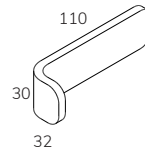

1-seater seat
STO1

Easy chair backrest
STO1E2

Easy chair add-on A
STO1EA

Easy chair add-on B
STO1EB

Easy chair cushion
STO1EC

2-seater elements

	Width	Depth	Height	Seat height	Seat depth	Fabric, m
2-seater seat	140	70	23	-	-	2,2
2-seater backrest	76	58	50	-	-	1,4
2-seater Add-on A	76	45	30	-	-	1,3
2-seater Add-on B	76	32	30	-	-	1,5
2-seater cushion	70	52	27	-	-	2,0

2-seater seat
STO2

2-seater backrest
STO22 (V+H)

2-seater add-on A
STO2A (V+H)

2-seater add-on B
STO2B (V+H)

2-seater cushion
STO2C (V+H)

3-seater elements

	Width	Depth	Height	Seat height	Seat depth	Fabric, m
3-seater seat	210	70	23	-	-	2,9
3-seater backrest	110	58	50	-	-	1,7
3-seater Add-on A	110	45	30	-	-	1,6
3-seater Add-on B	110	32	30	-	-	1,5
3-seater cushion	104	52	27	-	-	2,5

3-seater seat
STO3

3-seater backrest
STO32 (V+H)

3-seater add-on A
STO3A (V+H)

3-seater add-on B
STO3B (V+H)

3-seater cushion
STO3C (V+H)

Accessories

	Width	Depth	Height
Hanger	4	4	12

Example combinations

	Width	Depth	Height	Seat height	Seat depth	Fabric, m
Easy chair	80	75	70	44	53	4,2
Easy chair with Add-on A+B	80	75	130	53	-	
2-seater sofa	150	75	70	44	53	9,0
2-seater sofa with Add-on AV	150	75	100	44	53	10,3
2-seater sofa with Add-on A+B	150	75	130	44	53	11,5
3-seater sofa	220	75	70	44	53	11,3
3-seater sofa with Add-on A	220	75	100	44	53	12,9
3-seater sofa with Add-on A+B	220	75	130	44	53	14,4