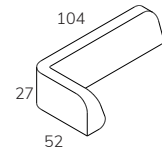

1-seater seat
STO1

Easy chair backrest
STO1E2

Easy chair add-on A
STO1EA

Easy chair add-on B
STO1EB

Easy chair cushion
STO1EC

2-seater elements

	Width	Depth	Height	Seat height	Seat depth	Fabric, m
2-seater seat	140	70	23	-	-	2,2
2-seater backrest	76	58	50	-	-	1,4
2-seater Add-on A	76	45	30	-	-	1,3
2-seater Add-on B	76	32	30	-	-	1,5
2-seater cushion	70	52	27	-	-	2,0

2-seater seat
STO2

2-seater backrest
STO22 (V+H)

2-seater add-on A
STO2A (V+H)

2-seater add-on B
STO2B (V+H)

2-seater cushion
STO2C (V+H)

3-seater elements

	Width	Depth	Height	Seat height	Seat depth	Fabric, m
3-seater seat	210	70	23	-	-	2,9
3-seater backrest	110	58	50	-	-	1,7
3-seater Add-on A	110	45	30	-	-	1,6
3-seater Add-on B	110	32	30	-	-	1,5
3-seater cushion	104	52	27	-	-	2,5

3-seater seat
STO3

3-seater backrest
STO32 (V+H)

3-seater add-on A
STO3A (V+H)

3-seater add-on B
STO3B (V+H)

3-seater cushion
STO3C (V+H)

Accessories

	Width	Depth	Height
Hanger	4	4	12

Example combinations

	Width	Depth	Height	Seat height	Seat depth	Fabric, m
Easy chair	80	75	70	44	53	4,2
Easy chair with Add-on A+B	80	75	130	53	-	
2-seater sofa	150	75	70	44	53	9,0
2-seater sofa with Add-on AV	150	75	100	44	53	10,3
2-seater sofa with Add-on A+B	150	75	130	44	53	11,5
3-seater sofa	220	75	70	44	53	11,3
3-seater sofa with Add-on A	220	75	100	44	53	12,9
3-seater sofa with Add-on A+B	220	75	130	44	53	14,4