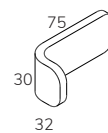

1-seater seat
STO1

Easy chair backrest
STO1E2

Easy chair add-on A
STO1EA

Easy chair add-on B
STO1EB

Easy chair cushion
STO1EC

2-seater elements

	Width	Depth	Height	Seat height	Seat depth	Fabric, m
2-seater seat	140	70	23	-	-	2,2
2-seater backrest	76	58	50	-	-	1,4
2-seater Add-on A	76	45	30	-	-	1,3
2-seater Add-on B	76	32	30	-	-	1,5
2-seater cushion	70	52	27	-	-	2,0

2-seater seat
STO2

2-seater backrest
STO22 (V+H)

2-seater add-on A
STO2A (V+H)

2-seater add-on B
STO2B (V+H)

2-seater cushion
STO2C (V+H)

3-seater elements

	Width	Depth	Height	Seat height	Seat depth	Fabric, m
3-seater seat	210	70	23	-	-	2,9
3-seater backrest	110	58	50	-	-	1,7
3-seater Add-on A	110	45	30	-	-	1,6
3-seater Add-on B	110	32	30	-	-	1,5
3-seater cushion	104	52	27	-	-	2,5

3-seater seat
STO3

3-seater backrest
STO32 (V+H)

3-seater add-on A
STO3A (V+H)

3-seater add-on B
STO3B (V+H)

3-seater cushion
STO3C (V+H)

Accessories

	Width	Depth	Height
Hanger	4	4	12

Example combinations

	Width	Depth	Height	Seat height	Seat depth	Fabric, m
Easy chair	80	75	70	44	53	4,2
Easy chair with Add-on A+B	80	75	130	53	-	
2-seater sofa	150	75	70	44	53	9,0
2-seater sofa with Add-on AV	150	75	100	44	53	10,3
2-seater sofa with Add-on A+B	150	75	130	44	53	11,5
3-seater sofa	220	75	70	44	53	11,3
3-seater sofa with Add-on A	220	75	100	44	53	12,9
3-seater sofa with Add-on A+B	220	75	130	44	53	14,4