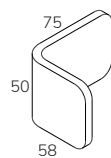

	Width	Depth	Height	Seat height	Seat depth	Fabric, m
1-seater seat	70	70	23	-	-	1,4
Easy chair backrest	80	58	50	-	-	2,0
Easy chair Add-on A	80	45	30	-	-	1,6
Easy chair Add-on B	80	32	30	-	-	1,5
Easy chair cushion	70	18	27	-	-	0,8

1-seater seat
STO1

Easy chair backrest
STO1E2

Easy chair add-on A
STO1EA

Easy chair add-on B
STO1EB

Easy chair cushion
STO1EC

2-seater elements

	Width	Depth	Height	Seat height	Seat depth	Fabric, m
2-seater seat	140	70	23	-	-	2,2
2-seater backrest	76	58	50	-	-	1,4
2-seater Add-on A	76	45	30	-	-	1,3
2-seater Add-on B	76	32	30	-	-	1,5
2-seater cushion	70	52	27	-	-	2,0

2-seater seat
STO2

2-seater backrest
STO22 (V+H)

2-seater add-on A
STO2A (V+H)

2-seater add-on B
STO2B (V+H)

2-seater cushion
STO2C (V+H)

3-seater elements

	Width	Depth	Height	Seat height	Seat depth	Fabric, m
3-seater seat	210	70	23	-	-	2,9
3-seater backrest	110	58	50	-	-	1,7
3-seater Add-on A	110	45	30	-	-	1,6
3-seater Add-on B	110	32	30	-	-	1,5
3-seater cushion	104	52	27	-	-	2,5

	Width	Depth	Height	Seat height	Seat depth	Fabric, m
Easy chair	80	75	70	44	53	4,2
Easy chair with Add-on A+B	80	75	130	53	-	
2-seater sofa	150	75	70	44	53	9,0
2-seater sofa with Add-on AV	150	75	100	44	53	10,3
2-seater sofa with Add-on A+B	150	75	130	44	53	11,5
3-seater sofa	220	75	70	44	53	11,3
3-seater sofa with Add-on A	220	75	100	44	53	12,9
3-seater sofa with Add-on A+B	220	75	130	44	53	14,4