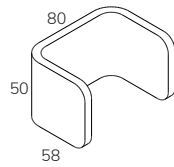

Story offers a way of using seating for sectioning off areas and activities, creating space within space. It is a tool kit that offers endless combinations, building sideways as well as upwards.

1-seater elements

	Width	Depth	Height	Seat height	Seat depth	Fabric, m
1-seater seat	70	70	23	-	-	1,4
Easy chair backrest	80	58	50	-	-	2,0
Easy chair Add-on A	80	45	30	-	-	1,6
Easy chair Add-on B	80	32	30	-	-	1,5
Easy chair cushion	70	18	27	-	-	0,8

1-seater seat
STO1

Easy chair backrest
STO1E2

Easy chair add-on A
STO1EA

Easy chair add-on B
STO1EB

Easy chair cushion
STO1EC

2-seater elements

	Width	Depth	Height	Seat height	Seat depth	Fabric, m
2-seater seat	140	70	23	-	-	2,2
2-seater backrest	76	58	50	-	-	1,4
2-seater Add-on A	76	45	30	-	-	1,3
2-seater Add-on B	76	32	30	-	-	1,5
2-seater cushion	70	52	27	-	-	2,0

2-seater seat
STO2

2-seater backrest
STO22 (V+H)

2-seater add-on A
STO2A (V+H)

2-seater add-on B
STO2B (V+H)

2-seater cushion
STO2C (V+H)

3-seater elements

	Width	Depth	Height	Seat height	Seat depth	Fabric, m
3-seater seat	210	70	23	-	-	2,9
3-seater backrest	110	58	50	-	-	1,7
3-seater Add-on A	110	45	30	-	-	1,6
3-seater Add-on B	110	32	30	-	-	1,5
3-seater cushion	104	52	27	-	-	2,5