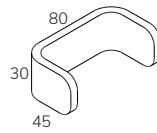

	Width	Depth	Height	Seat height	Seat depth	Fabric, m
1-seater seat	70	70	23	-	-	1,4
Easy chair backrest	80	58	50	-	-	2,0
Easy chair Add-on A	80	45	30	-	-	1,6
Easy chair Add-on B	80	32	30	-	-	1,5
Easy chair cushion	70	18	27	-	-	0,8

1-seater seat
STO1

Easy chair backrest
STO1E2

Easy chair add-on A
STO1EA

Easy chair add-on B
STO1EB

Easy chair cushion
STO1EC

2-seater elements

	Width	Depth	Height	Seat height	Seat depth	Fabric, m
2-seater seat	140	70	23	-	-	2,2
2-seater backrest	76	58	50	-	-	1,4
2-seater Add-on A	76	45	30	-	-	1,3
2-seater Add-on B	76	32	30	-	-	1,5
2-seater cushion	70	52	27	-	-	2,0

2-seater seat
STO2

2-seater backrest
STO22 (V+H)

2-seater add-on A
STO2A (V+H)

2-seater add-on B
STO2B (V+H)

2-seater cushion
STO2C (V+H)

3-seater elements

	Width	Depth	Height	Seat height	Seat depth	Fabric, m
3-seater seat	210	70	23	-	-	2,9
3-seater backrest	110	58	50	-	-	1,7
3-seater Add-on A	110	45	30	-	-	1,6
3-seater Add-on B	110	32	30	-	-	1,5
3-seater cushion	104	52	27	-	-	2,5