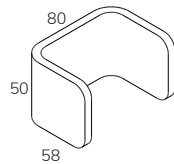

Story offers a way of using seating for sectioning off areas and activities, creating space within space. It is a tool kit that offers endless combinations, building sideways as well as upwards.

1-seater elements

	Width	Depth	Height	Seat height	Seat depth	Fabric, m
1-seater seat	70	70	23	-	-	1,4
Easy chair backrest	80	58	50	-	-	2,0
Easy chair Add-on A	80	45	30	-	-	1,6
Easy chair Add-on B	80	32	30	-	-	1,5
Easy chair cushion	70	18	27	-	-	0,8

1-seater seat
STO1

Easy chair backrest
STO1E2

Easy chair add-on A
STO1EA

Easy chair add-on B
STO1EB

Easy chair cushion
STO1EC

2-seater elements

	Width	Depth	Height	Seat height	Seat depth	Fabric, m
2-seater seat	140	70	23	-	-	2,2
2-seater backrest	76	58	50	-	-	1,4
2-seater Add-on A	76	45	30	-	-	1,3
2-seater Add-on B	76	32	30	-	-	1,5
2-seater cushion	70	52	27	-	-	2,0

2-seater seat
STO2

2-seater backrest
STO22 (V+H)

2-seater add-on A
STO2A (V+H)

2-seater add-on B
STO2B (V+H)

2-seater cushion
STO2C (V+H)

3-seater elements

	Width	Depth	Height	Seat height	Seat depth	Fabric, m
3-seater seat	210	70	23	-	-	2,9
3-seater backrest	110	58	50	-	-	1,7
3-seater Add-on A	110	45	30	-	-	1,6
3-seater Add-on B	110	32	30	-	-	1,5
3-seater cushion	104	52	27	-	-	2,5