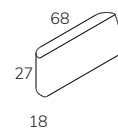

	Width	Depth	Height	Seat height	Seat depth	Fabric, m
1-seater seat	70	70	23	-	-	1,4
Easy chair backrest	80	58	50	-	-	2,0
Easy chair Add-on A	80	45	30	-	-	1,6
Easy chair Add-on B	80	32	30	-	-	1,5
Easy chair cushion	70	18	27	-	-	0,8

1-seater seat
STO1

Easy chair backrest
STO1E2

Easy chair add-on A
STO1EA

Easy chair add-on B
STO1EB

Easy chair cushion
STO1EC

2-seater elements

	Width	Depth	Height	Seat height	Seat depth	Fabric, m
2-seater seat	140	70	23	-	-	2,2
2-seater backrest	76	58	50	-	-	1,4
2-seater Add-on A	76	45	30	-	-	1,3
2-seater Add-on B	76	32	30	-	-	1,5
2-seater cushion	70	52	27	-	-	2,0

2-seater seat
STO2

2-seater backrest
STO22 (V+H)

2-seater add-on A
STO2A (V+H)

2-seater add-on B
STO2B (V+H)

2-seater cushion
STO2C (V+H)

3-seater elements

	Width	Depth	Height	Seat height	Seat depth	Fabric, m
3-seater seat	210	70	23	-	-	2,9
3-seater backrest	110	58	50	-	-	1,7
3-seater Add-on A	110	45	30	-	-	1,6
3-seater Add-on B	110	32	30	-	-	1,5
3-seater cushion	104	52	27	-	-	2,5